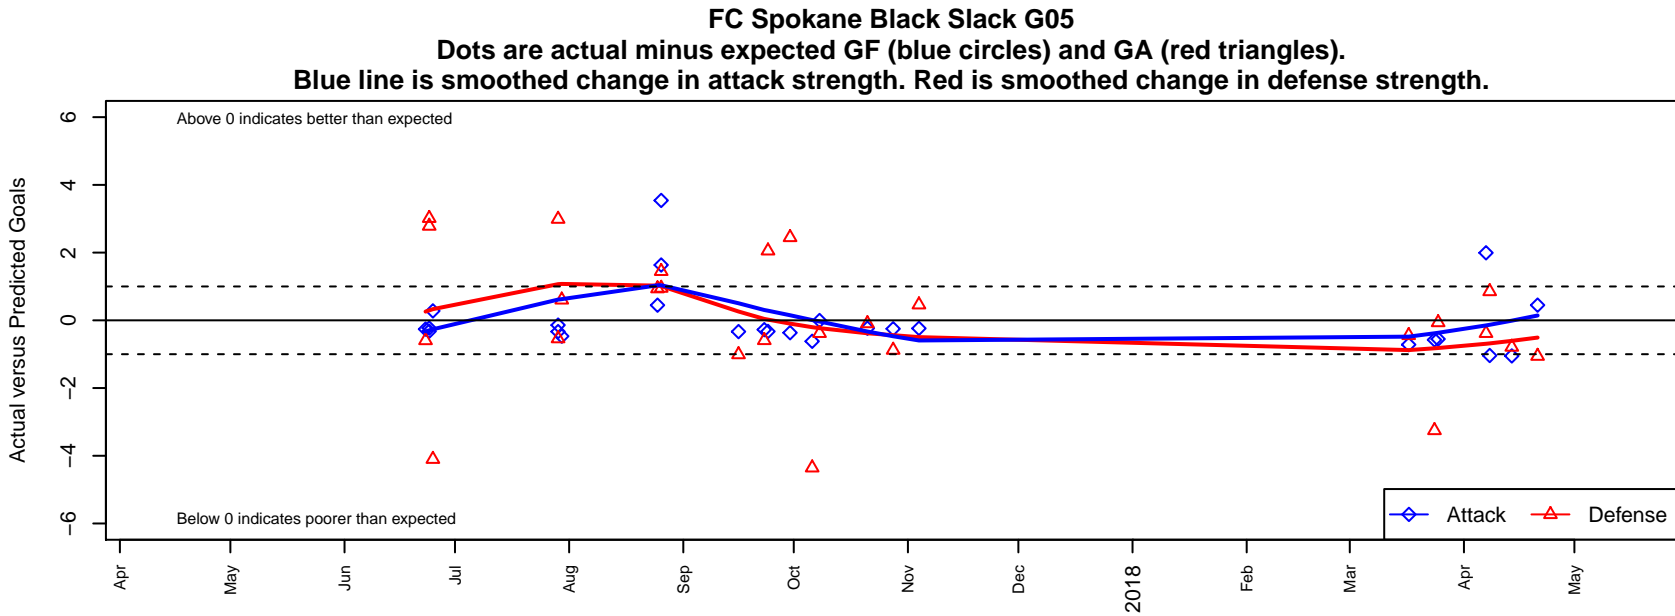

FC Spokane Black Slack G05

FC Spokane
 Spokane, WA
 G05 total strength=452
 attack=0.33 defense=0.27
 fall league = PSPL Classic 1 – East U13
 spr league = Spr PSPL EWA – '05 Copa 1 – East U13
 notes= Slack 2017

**attack and defense variance (black dot)
relative to other teams
and top 10 in region**

**attack and defense rating
relative to others at age
and all opponents in last 13 months**

Performance relative to 13 month average