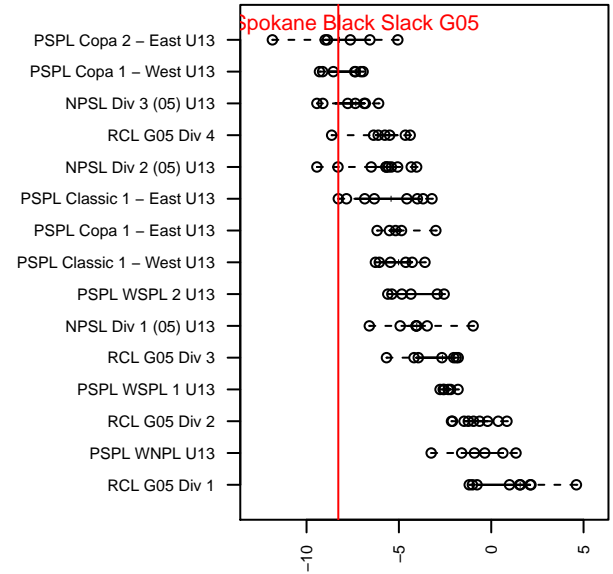

FC Spokane Black Slack G05

FC Spokane
 Spokane, WA
 G05 total strength=452
 attack=0.33 defense=0.27
 fall league = PSPL Classic 1 – East U13
 spr league = Spr PSPL EWA – '05 Copa 1 – East U13
 notes= Slack 2017

alt names used:
 FC SPOKANE G05 SLACK
 FC SPOKANE G05 SLACK (WA)
 FC SPOKANE G05 SLACK (WA)
 FC Spokane GU05 Slack
 FC Spokane GU05 Slack

Venues played:
 2017 Clash At the Border Gold/Silver/Bronze
 2017 River City Cup U13 (2005) U13
 2017 River City Challenge U13 (2005) U13
 2017 PSPL Classic 1 – East U13
 2017 Spr PSPL EWA – '05 Copa 1 – East U13

**attack and defense variance (black dot)
relative to other teams
and top 10 in region**

**attack and defense rating
relative to others at age
and all opponents in last 13 months**

Performance relative to 13 month average